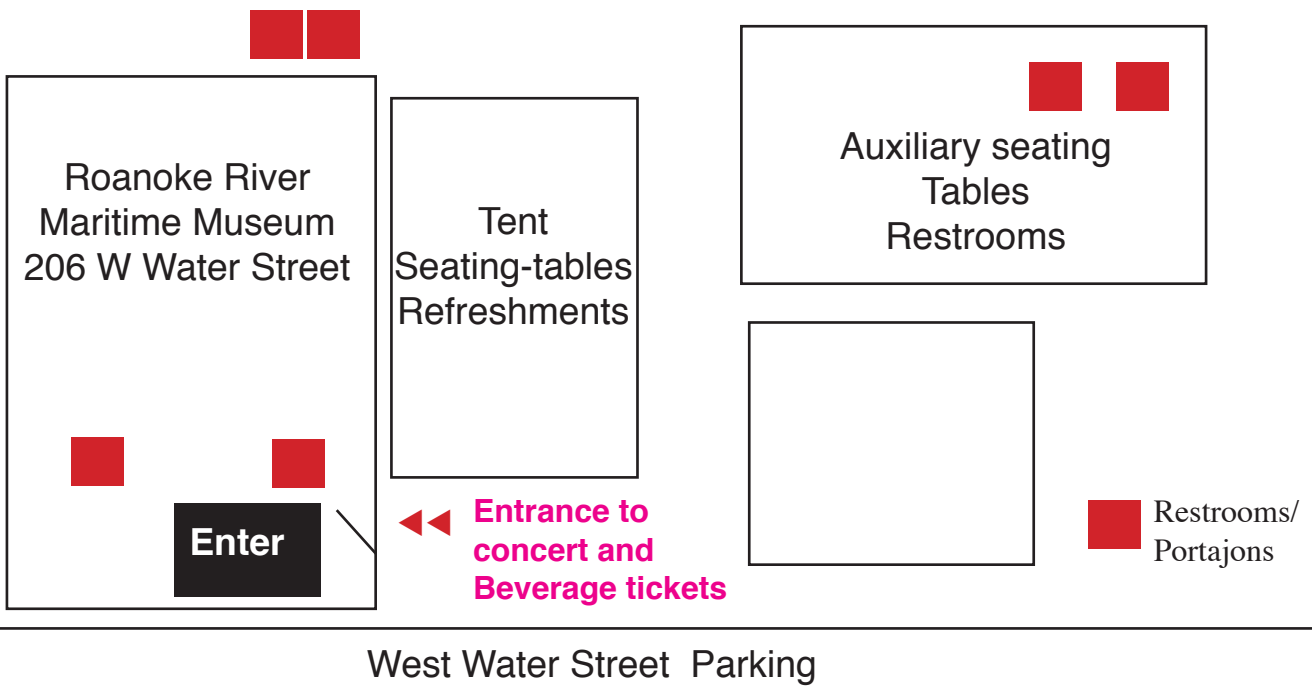

# The PATRIOTS

*Welcome  
to  
the*

Please use this map for parking and location of activities.

**Family and Friends Reunion Tour**  
Featuring "The Flatland Folkies" opening performance

**Benefit Concert October 28th for  
Roanoke River Maritime Museum**

Wristbands and name labels will be issued at the entrance, No entry or beverages without Wristband ID.